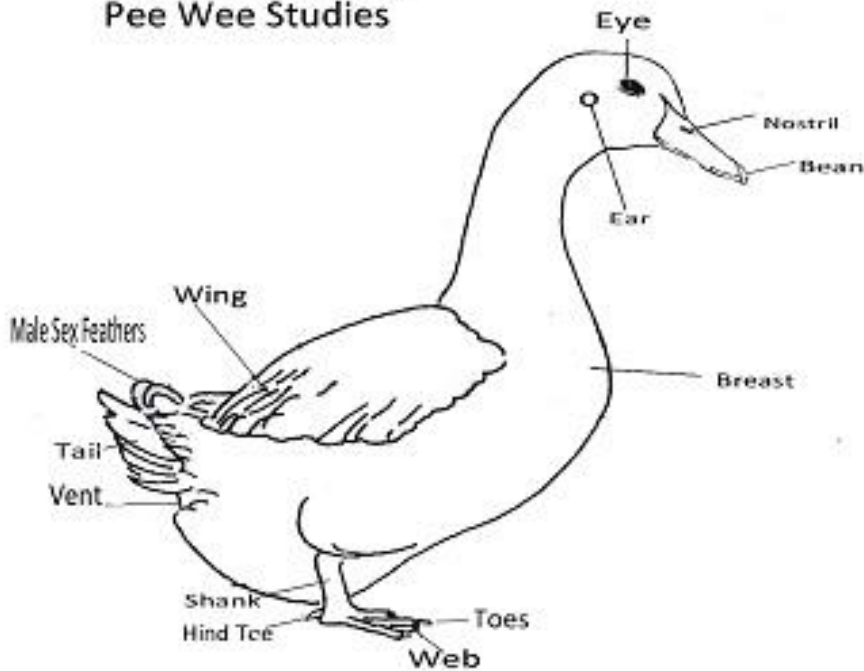

YOUTH EXHIBITION POULTRY ASSN.

www.youthexhibitionpoultry.org

Parts of a Duck for Pee Wee showman.

Parts of a DUCK Pee Wee Studies

Question:

How can you tell a male from a female duck?

Why does a duck have a web between its toes?

When a duck talks, does the male and female sound the same?

What does the female sound like?

What does the male sound like?