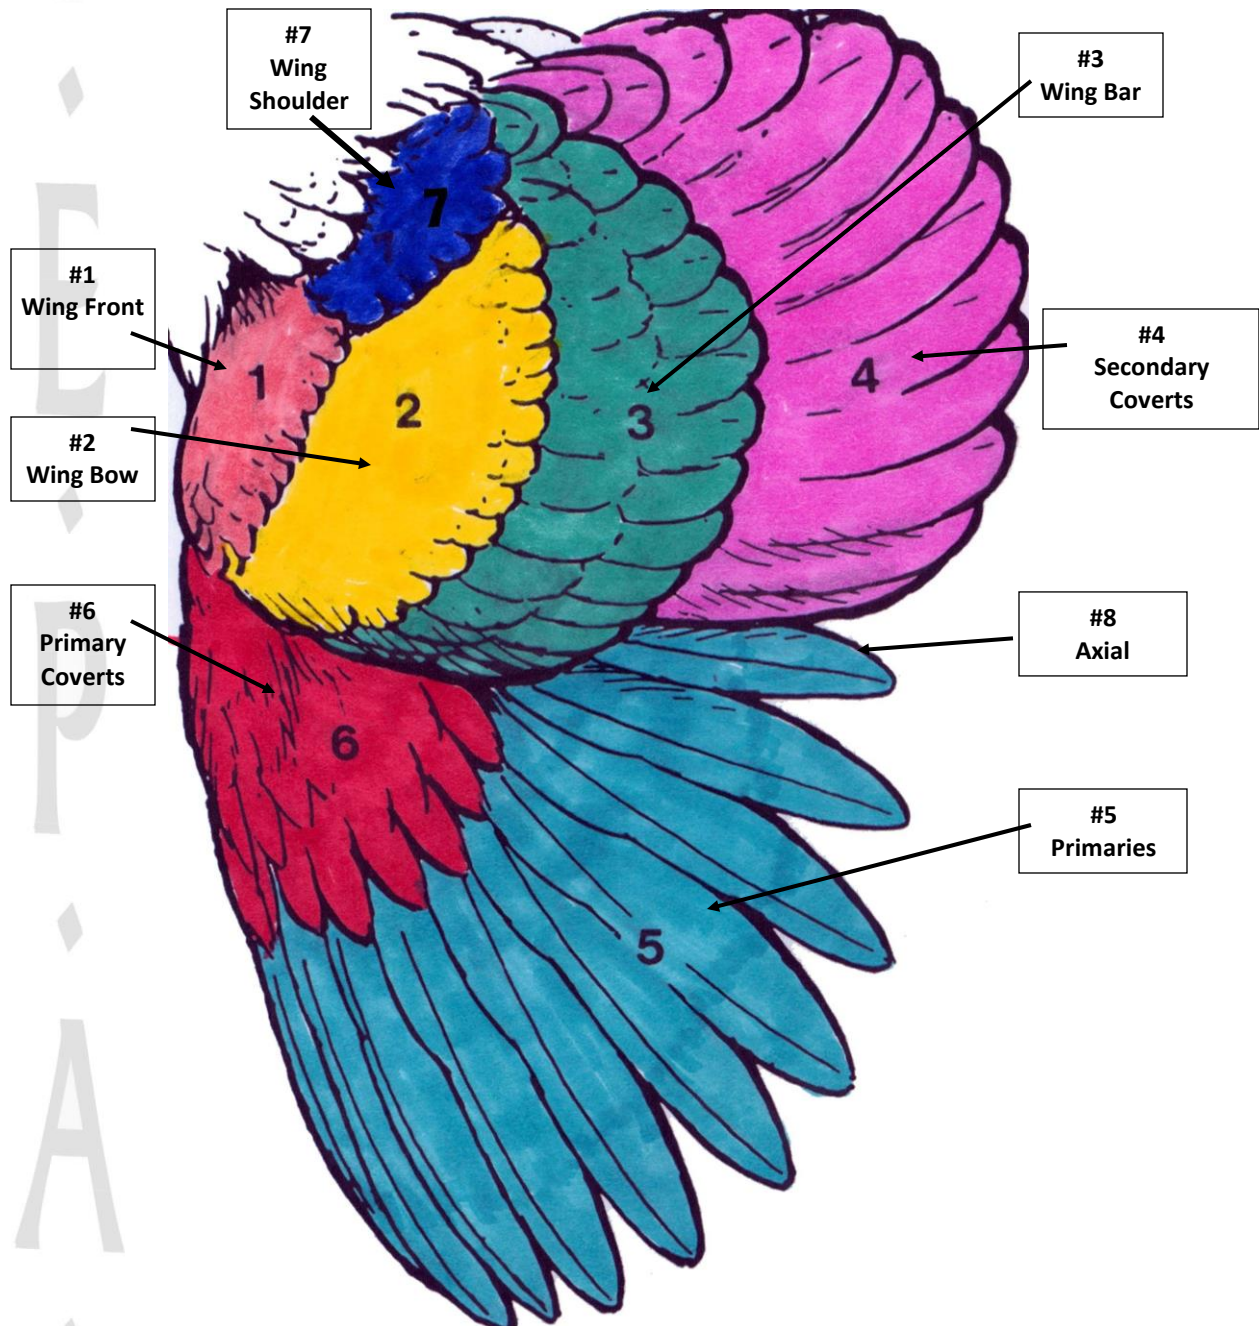

## PARTS OF A WING

**YOUTH EXHIBITION POULTRY ASSN.**  
**"Better Poultry through Education"**  
[www.youthexhibitionpoultry.org](http://www.youthexhibitionpoultry.org)

**TEST YOURSELF: PARTS OF A WING TO COLOR**  
**Wing identification can be found in the APA Standard of Perfection.**

Color the Primaries – Medium Blue  
Color Axial— Light Blue  
Color the Secondary coverts -Pink  
Color the Wing Bar- Green

Color the Wing Bow – Yellow  
Color the Wing Front – Light Red  
Color the Shoulder – Dark Blue  
Color the Primary Coverts – Dark Red